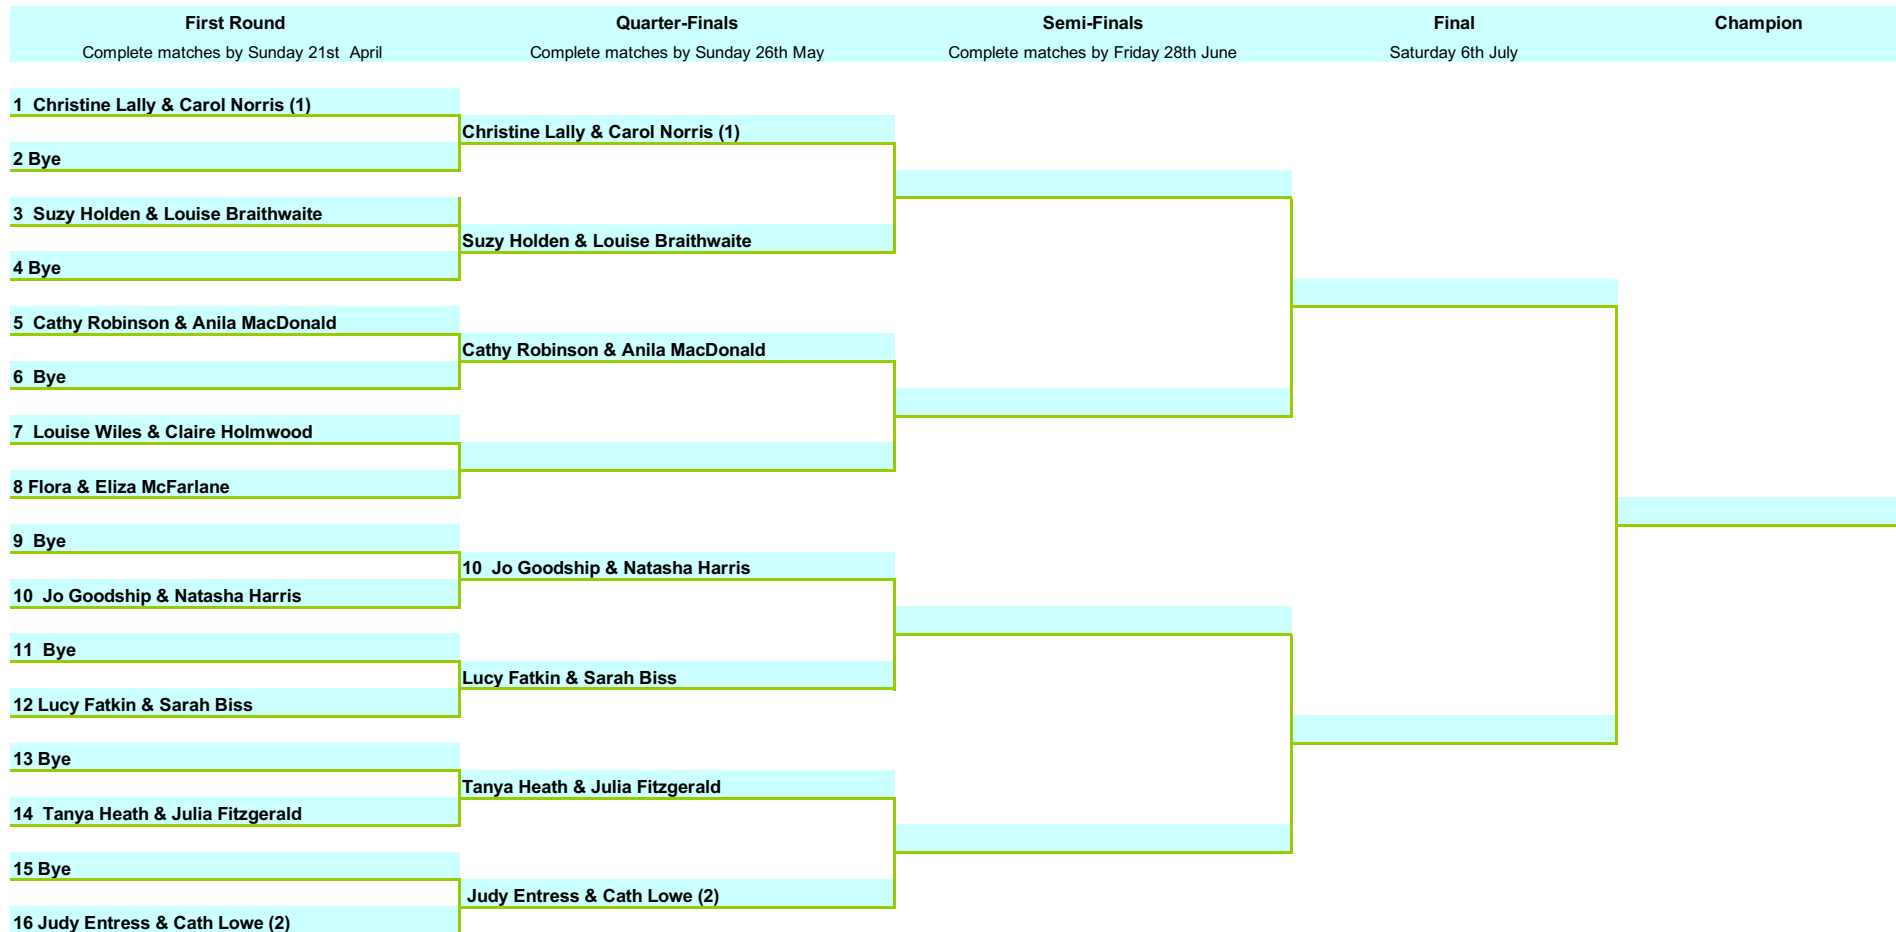

Steep LTC - Ladies Doubles - 2019

Each round must be completed by dates shown, otherwise match will be awarded (at organisers discretion) by toss of a coin.