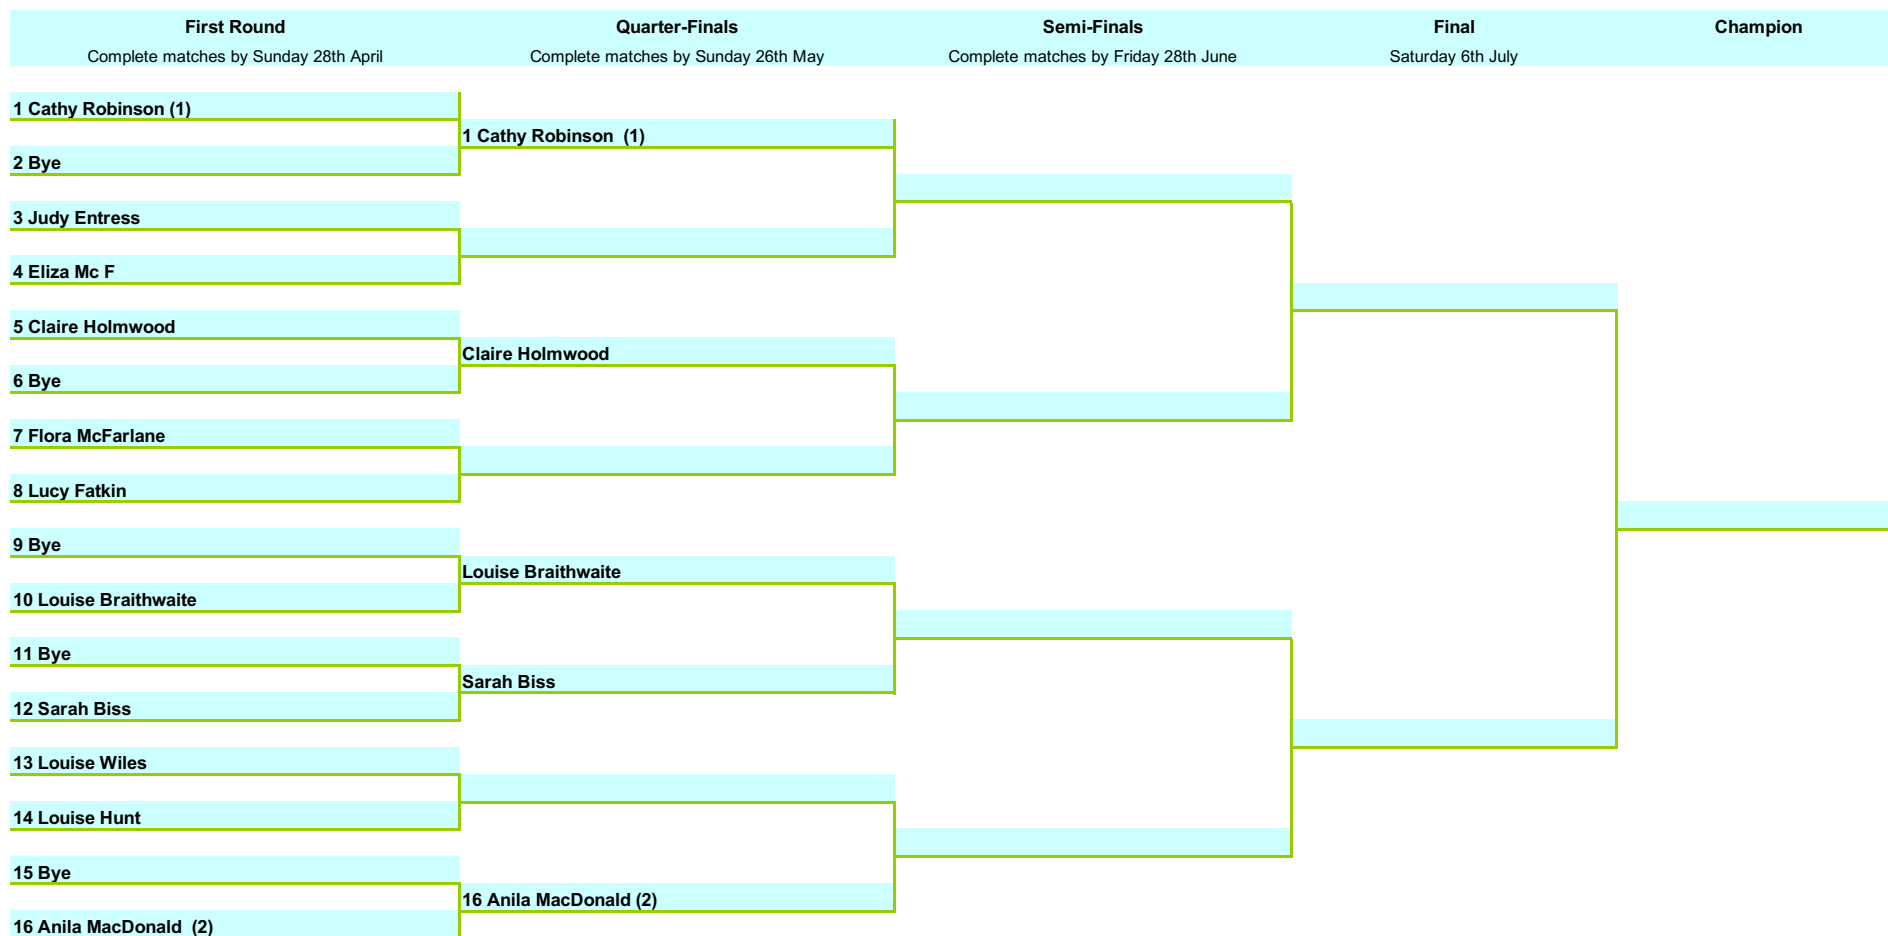

Steep LTC - Ladies Singles - 2019

Each round must be completed by dates shown, otherwise match will be awarded (at organisers discretion) by toss of a coin.