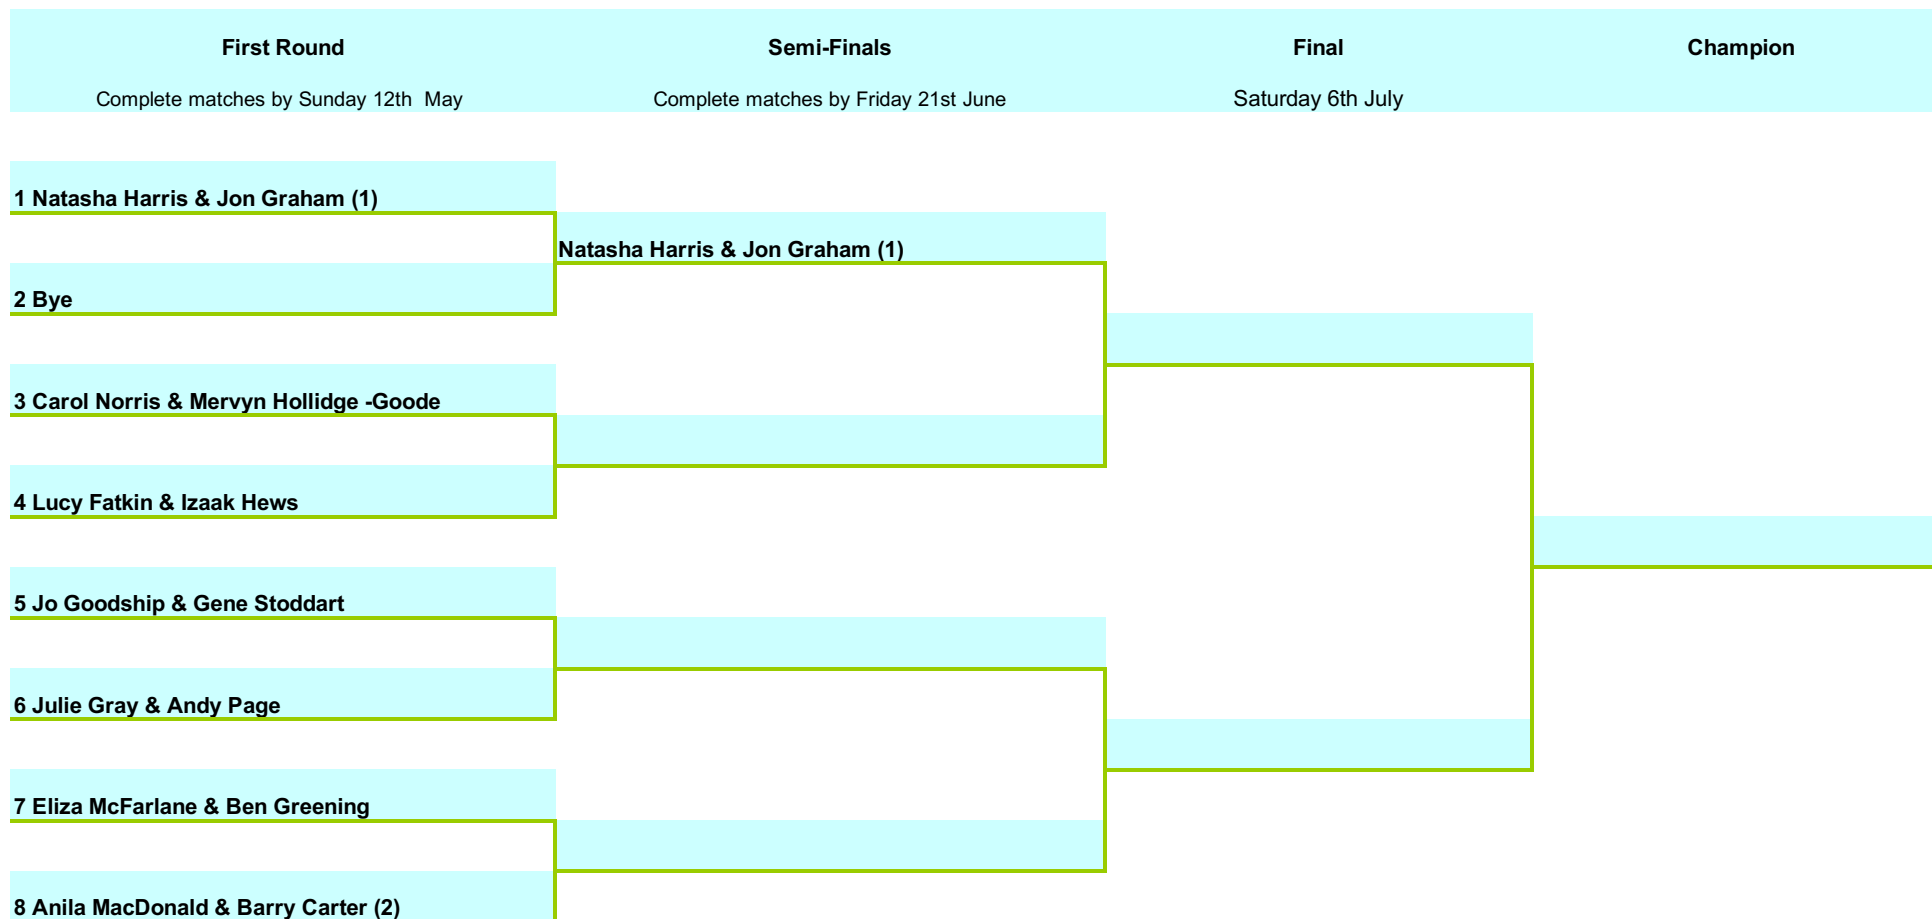

Steep LTC - Mixed Doubles - 2019

Each round must be completed by dates shown, otherwise match will be awarded (at organisers discretion) by toss of a coin.