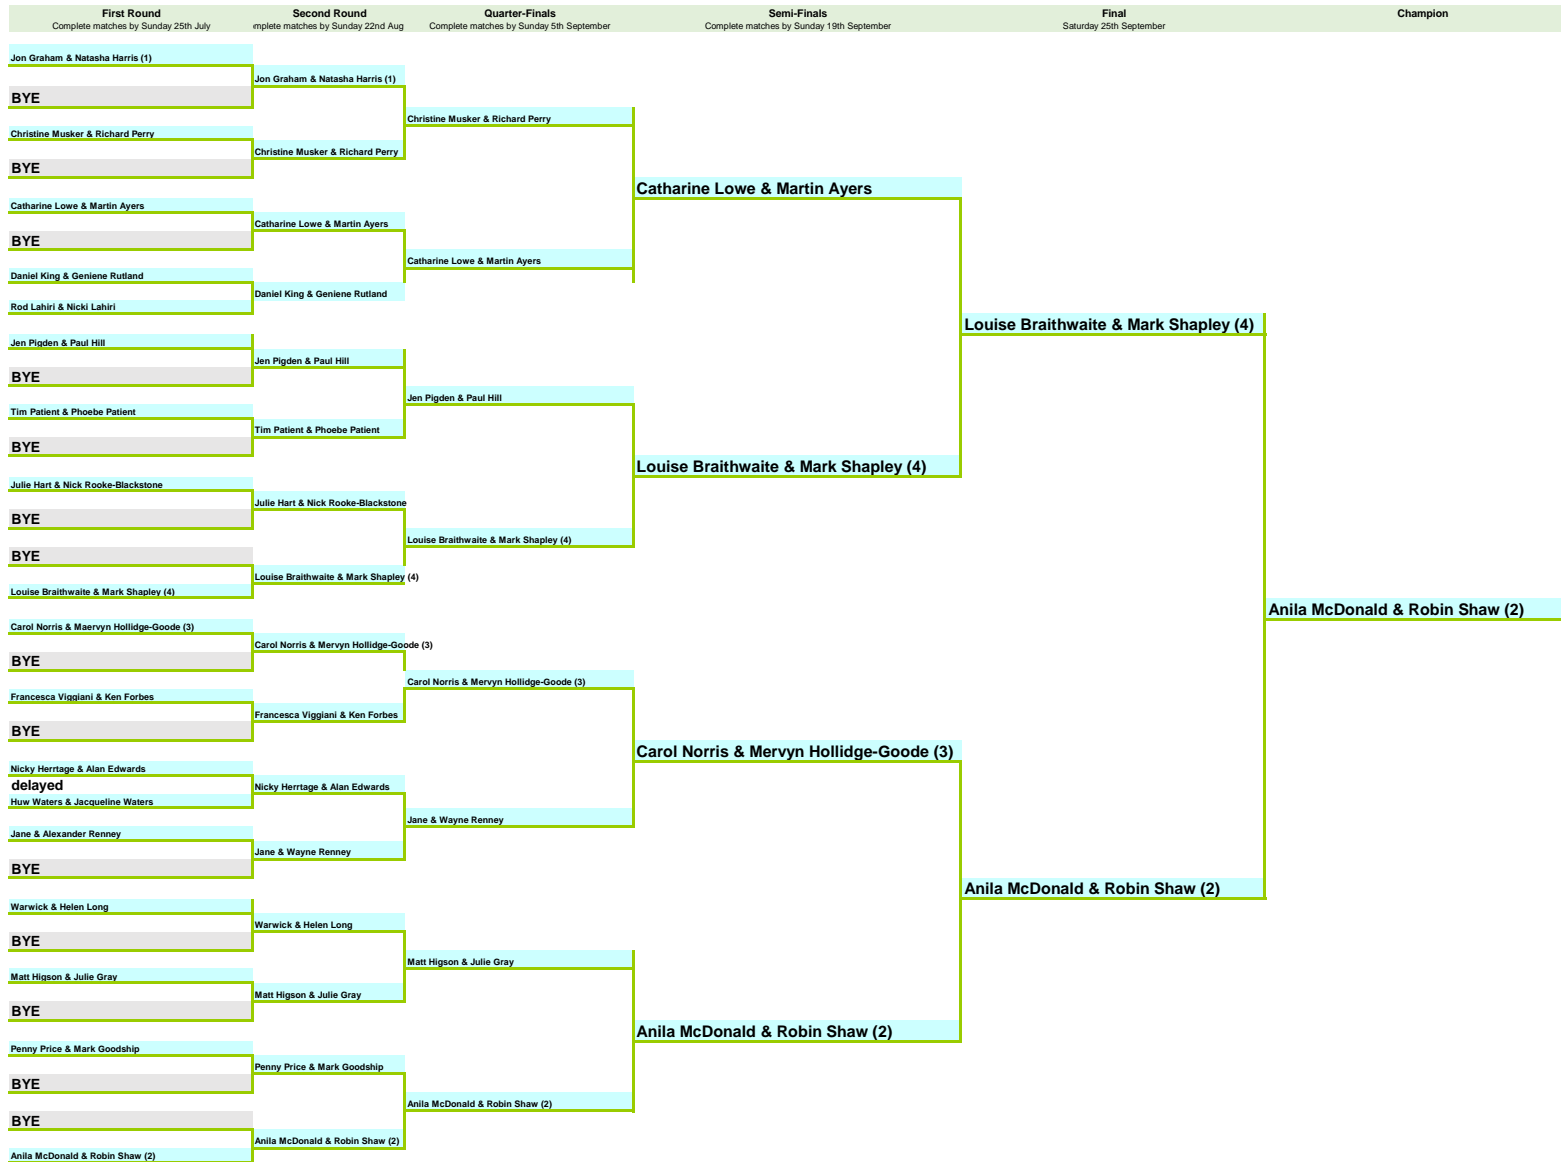

Steep LTC -Mixed Doubles - 2021

Each round of competition must be completed by dates shown, otherwise match will be awarded (at organiser's discretion) by the toss of a coin